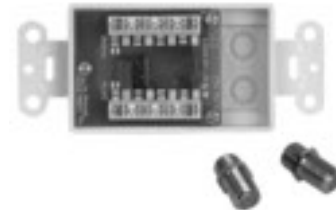

### Outlets

- Siemens outlets are designed for fast and simple connections
- Pre-configured outlets save time, and insure no missing pieces at installation
- Fit standard Decora® style face plates
- Available in almond, ivory or white
- Wide stable base makes for easy punch-down installation

**O2DW**  
almond data  
outlet

**O1D4TW**  
white data/telecom  
outlet

**O1D2T2VW**  
almond data/telecom/video  
outlet

**O4T2VW**  
white telecom/video  
outlet

Back of **O1D2T2VW**  
white data/telecom/video  
outlet

Catalog Number	Description	Color	Number of Connections		
			RJ-45	RJ-45	Coax
O2DW	Data Outlet	White	2	—	—
O1D4TW	Data/Telecom Outlet	White	1	4	—
O1D2T2VW	Data/Telecom/Video Outlet	White	1	2	2
O4T2VW	Telecom/Video Outlet	White	—	4	2