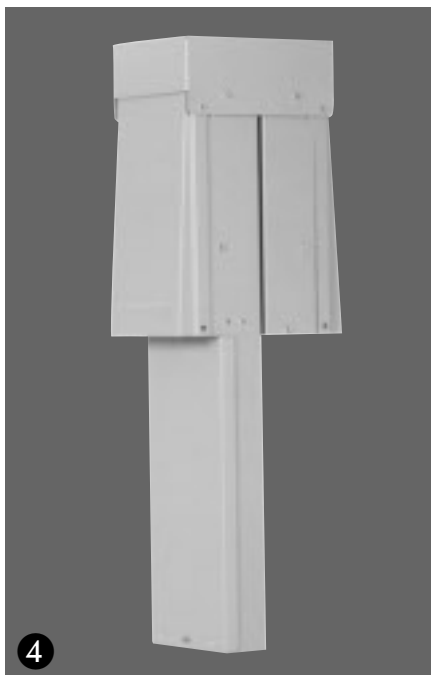

Temporary Power Outlet Panels

Types Available

1 Surface

- Unmetered
- Ring Type Metered (Meter at top or bottom)
- Ringless metered (Meter at top or bottom)
- Lighted

2 Earth Mount Pedestals

- Unmetered
- Ring Type (Metered)
- Ringless Type (Metered)
- Lighted
- Cable and Telephone
- Water

3 Pad Mount Pedestals

- Unmetered
- Ring Type (Metered)
- Ringless Type (Metered)
- Lighted
- Cable and Telephone
- Water

4

5

4 Back to Back Earth Mount Pedestals

- Unmetered
- Ring Type (Metered)
- Ringless Type (Metered)
- Lighted
- Cable and Telephone
- Water

5 Back to Back Pad Mount Pedestals

- Unmetered
- Ring Type (Metered)
- Ringless Type (Metered)
- Lighted
- Cable and Telephone
- Water