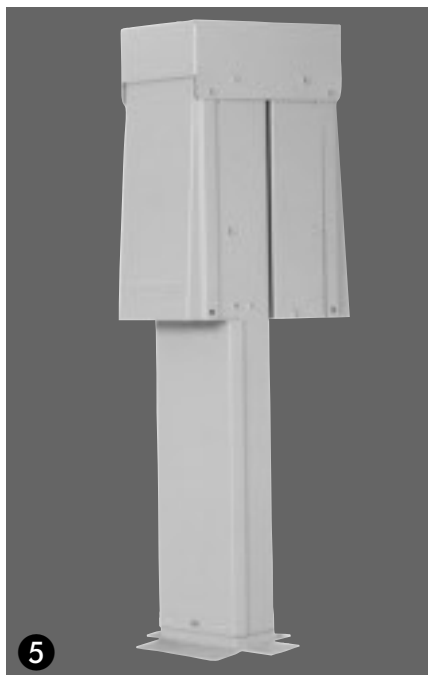

Temporary Power Outlet Panels

Types Available

1 Surface

- Unmetered
- Ring Type Metered (Meter at top or bottom)
- Ringless metered (Meter at top or bottom)
- Lighted

2 Earth Mount Pedestals

- Unmetered
- Ring Type (Metered)
- Ringless Type (Metered)
- Lighted
- Cable and Telephone
- Water

3 Pad Mount Pedestals

- Unmetered
- Ring Type (Metered)
- Ringless Type (Metered)
- Lighted
- Cable and Telephone
- Water

4

5

4 Back to Back Earth Mount Pedestals

- Unmetered
- Ring Type (Metered)
- Ringless Type (Metered)
- Lighted
- Cable and Telephone
- Water

5 Back to Back Pad Mount Pedestals

- Unmetered
- Ring Type (Metered)
- Ringless Type (Metered)
- Lighted
- Cable and Telephone
- Water