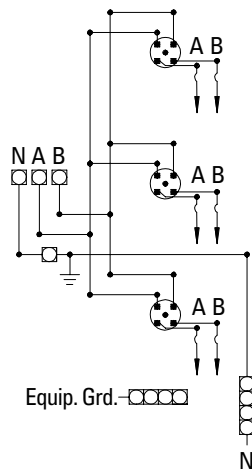

Group Metering: All-in-One Units

All-in-One Units: Wiring Diagrams

Neutral is permanently bonded to enclosure

2 position 125 Amp

Equip. Grd. - [] [] [] []

2 position 200 Amp

Equip. Grd. - [] [] [] []

3 position 125 & 200 Amp

Equip. Grd. - [] [] [] []

4 position 125 & 200 Amp

5 position 125 & 200 Amp

6 position 125 & 200 Amp