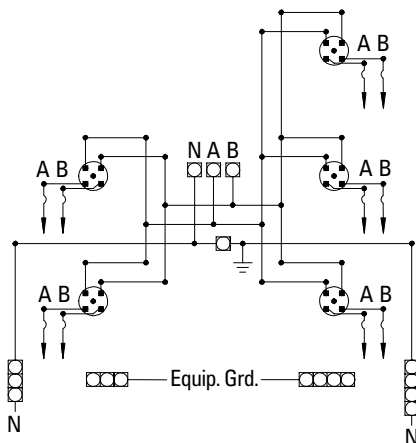

Group Metering: All-in-One Units

All-in-One Units: Wiring Diagrams

Neutral is permanently bonded to enclosure

2 position 125 Amp

Equip. Grd. - [] [] [] []

2 position 200 Amp

Equip. Grd. - [] [] [] []

3 position 125 & 200 Amp

Equip. Grd. - [] [] [] []

4 position 125 & 200 Amp

5 position 125 & 200 Amp

6 position 125 & 200 Amp