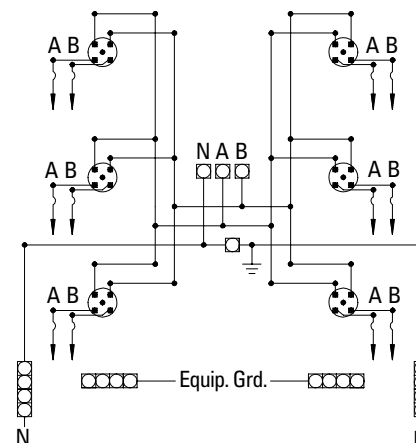

Group Metering: All-in-One Units

All-in-One Units: Wiring Diagrams

Neutral is permanently bonded to enclosure

2 position 125 Amp

Equip. Grd. - [] [] [] []

2 position 200 Amp

Equip. Grd. - [] [] [] []

3 position 125 & 200 Amp

Equip. Grd. - [] [] [] []

4 position 125 & 200 Amp

5 position 125 & 200 Amp

6 position 125 & 200 Amp