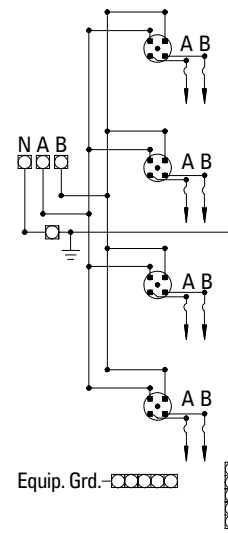

Group Metering: All-in-One Units

All-in-One Units: Wiring Diagrams

Neutral is permanently bonded to enclosure

2 position 125 Amp

Equip. Grd. - [] [] [] []

2 position 200 Amp

Equip. Grd. - [] [] [] []

3 position 125 & 200 Amp

Equip. Grd. - [] [] [] []

4 position 125 & 200 Amp

5 position 125 & 200 Amp

6 position 125 & 200 Amp