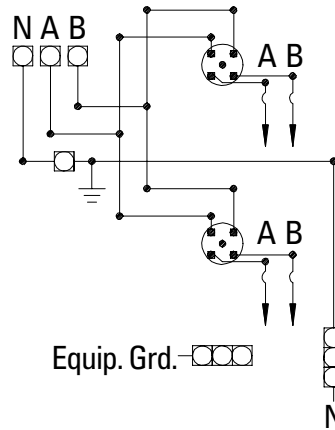

Group Metering: All-in-One Units

All-in-One Units: Wiring Diagrams

Neutral is permanently bonded to enclosure

2 position 125 Amp

Equip. Grd. - [] [] [] []

2 position 200 Amp

Equip. Grd. - [] [] [] []

3 position 125 & 200 Amp

Equip. Grd. - [] [] [] []

4 position 125 & 200 Amp

5 position 125 & 200 Amp

6 position 125 & 200 Amp