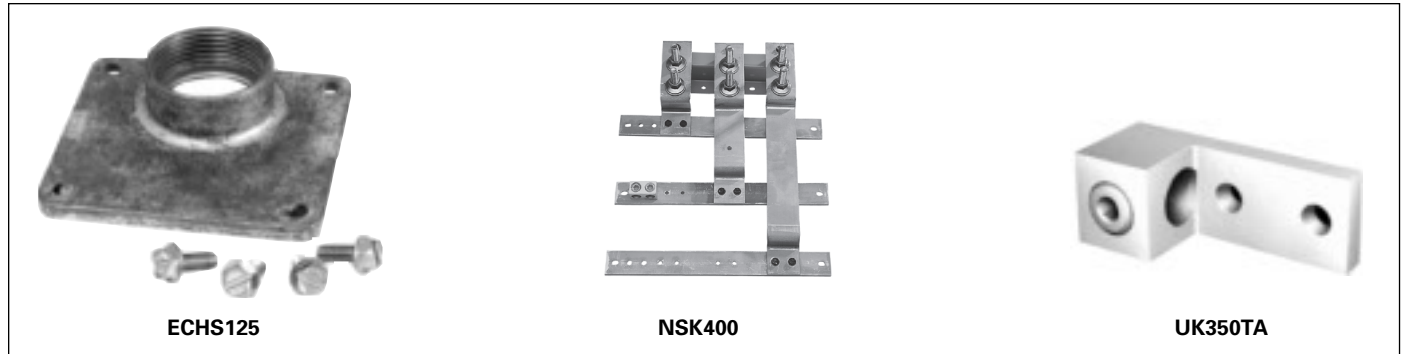

Meter Centers

Uni-Pak Metering: Accessories

ECHS125

NSK400

UK350TA

Accessories for All-In-One Units

Description	Catalog Number	List Price \$
-------------	----------------	---------------

5th Jaw Kit^①

All Types	Grounded	ECMM5J	25.00
	Insulated	ECMMI5J	22.00

Bypass Kits^①

Horn Bypass Kit	ECHBK	159.00
-----------------	-------	--------

Cover Plate

Ring Style ^②	ECPP	20.00
Ringless Style	ECP3	20.00

Sealing Rings

Snap-On Type Aluminum	SRSS	19.38
Screw Type Stainless Steel ^③	SRSW	25.03

Filler Plates

1" Filler Plate	ECQF3	15.10
-----------------	-------	-------

NEMA Stud Kits (Meets EUSERC Requirements)^①

400 Amp Bus NEMA Stud Kit	NSK400	167.00
600 Amp Bus NEMA Stud Kit	NSK600 ^②	220.00