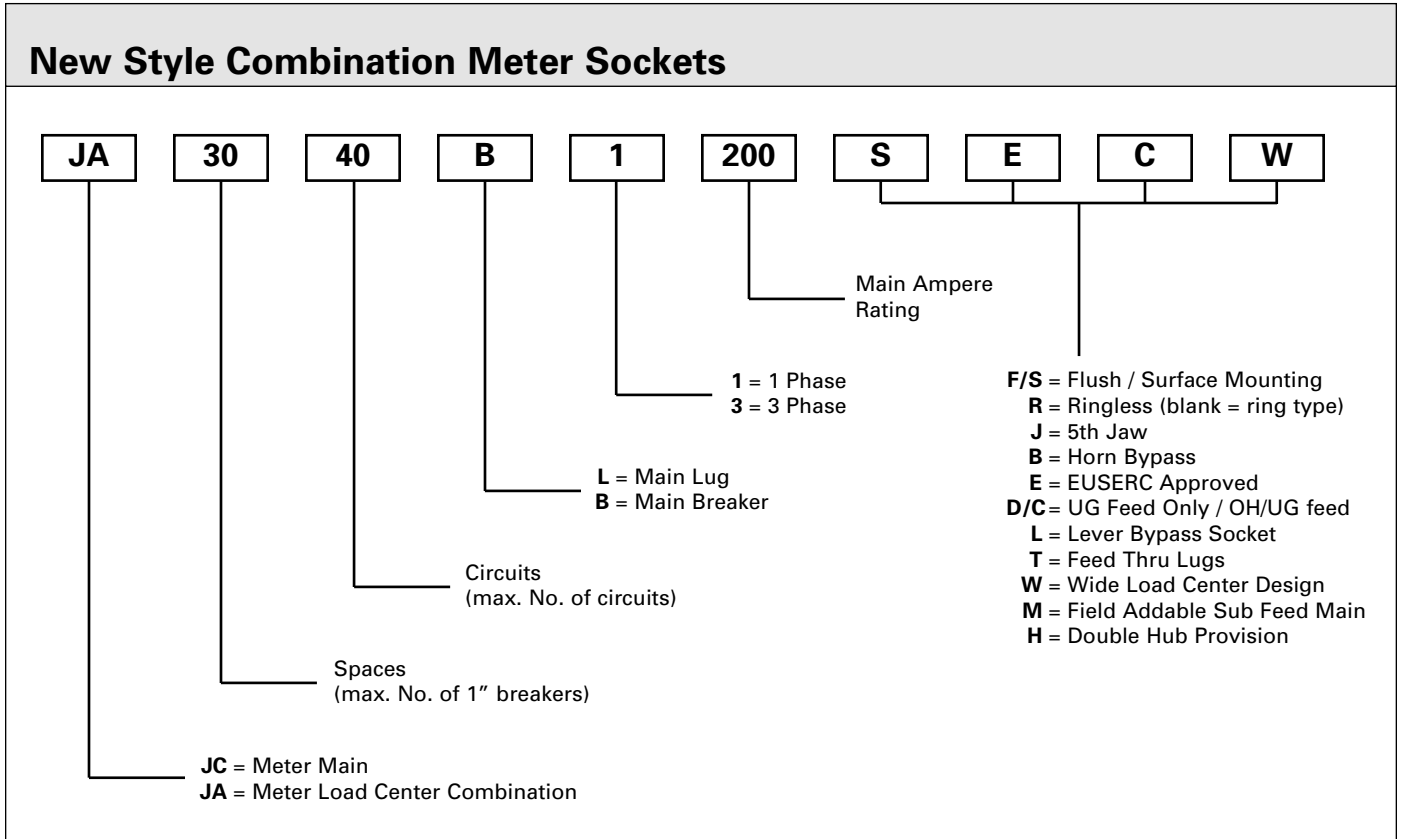

# Combination Meter Sockets

## Catalog Number Logic

3 METER CENTERS

Combination Meter Sockets