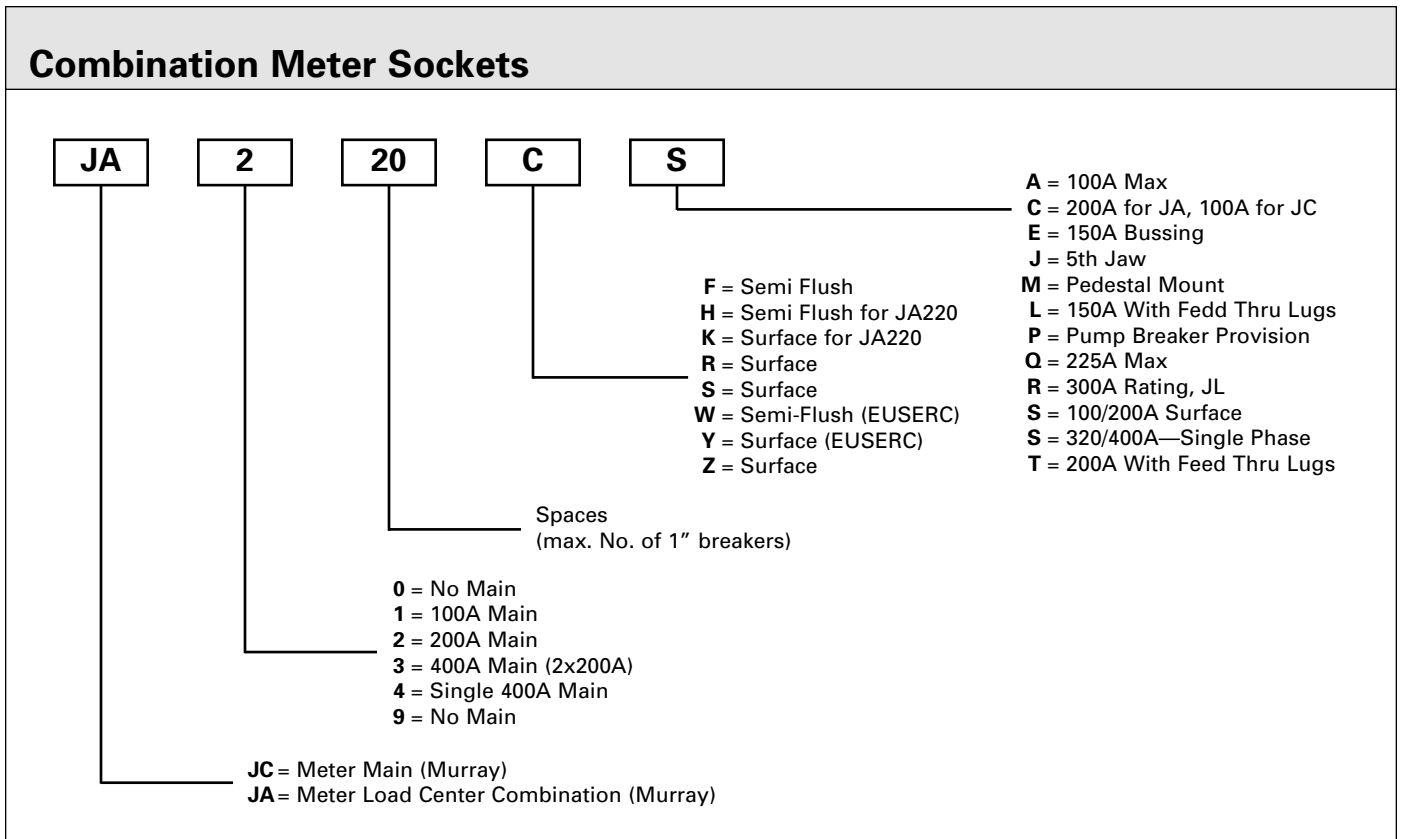

# Combination Meter Sockets

## Catalog Number Logic

3 METER CENTERS

Combination Meter Sockets