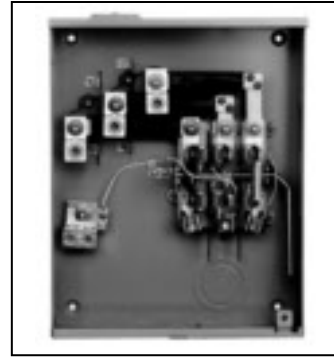

Meter Sockets

No Bypass & Lever Bypass Types

RH173CR

RH173GR

RL178GRJ

100 Continuous Amp Ring Type Meter Mounting Equipment No Bypass, 3 Phase, 4 Wire, 600V Commercial/Industrial^⑤

Catalog Number	Dimensions (inches)			Cont. Amps	Service	Wire Range	No. of Jaws	Hub Opening	KO Fig.	List Price \$
	H	W	D							
7 TERMINAL										
SE750CR	16.1	8.0	4.4	100	OH	#14-1/0	7	RX Opening	36	221.52

200 Continuous Amp Ringless Type Meter Mounting Equipment Lever Bypass, 1 Phase, 3 Wire or 3 Phase, 3 Wire, 600V Commercial/Industrial

(These units not rated for 3 Phase, 4 Wire Service)

Catalog Number	Replaces	Dimensions (inches)			Cont. Amps	Service	Wire Range	No. of Jaws	Hub Opening	KO Fig.	List Price \$
		H	W	D							
5 TERMINAL											
RH173CR ^②	—	19.0	13.0	5.1	200	OH/UG	#6-350	5	RX CL. Plate	9	459.02
RH173CRF ^{②③④}	—	19.0	13.0	5.1	200	OH/UG	#6-350	5	RX CL. Plate	9	463.28
RH173CRJ ^②	—	19.0	13.0	5.1	200	OH/UG	#6-350	5	RX CL. Plate	9	463.28
S42505-02RG ^{②④}	RH173CRR	19.0	13.0	5.1	200	OH/UG	3/8-24 Stud	5	RX CL. Plate	9	463.28
S40405-0BNU ^①	RH173CRJNU	28.0	13.0	5.1	200	OH/UG	#6-350	5	RX Opening	9	448.37
S48805-0BNU ^{①④}	RH178CRJNU	22.0	16.0	5.0	200	OH/UG	#6-350	5	RX CL. Plate	10	548.48

200 Continuous Amp Ringless Type Meter Mounting Equipment Lever Bypass, 3 Phase, 4 Wire, 600V Commercial/Industrial^④

Catalog Number	Replaces	Dimensions (inches)			Cont. Amps	Service	Wire Range	No. of Jaws	Hub Opening	KO Fig.	List Price \$
		H	W	D							
7 TERMINAL											
RH173GR ^②	—	19.0	13.0	5.2	200	OH/UG	#6-350	7	RX CL. Plate	9	581.49
RH173GRF ^{②③}	—	19.0	13.0	5.2	200	OH/UG	#6-350	7	RX CL. Plate	9	594.27
RH173GRJ ^②	—	19.0	13.0	5.1	200	OH/UG	#6-350	7	RX CL. Plate	9	594.27
S9804-9142 ^②	RL178GRJ	20.0	16.0	5.1	200	UG-SW	#6-350	7	RX CL. Plate	33	717.81
S40407-01NU ^①	RH173GRJNU	19.0	13.0	5.2	200	OH/UG	#6-350	7	RX Opening	9	532.50
S48807-02NU ^①	RH178GRJNU	22.0	16.0	5.0	200	OH/UG	#6-350	7	RX CL. Plate	10	630.48