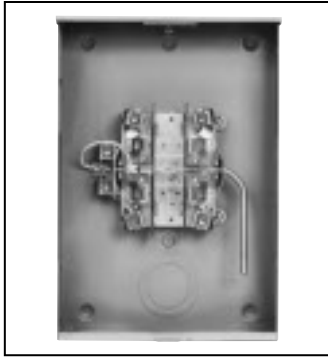

Meter Sockets

No Bypass & Lever Bypass Types

RH173CR

RH173GR

RL178GRJ

100 Continuous Amp Ring Type Meter Mounting Equipment No Bypass, 3 Phase, 4 Wire, 600V Commercial/Industrial^⑤

Catalog Number	Dimensions (inches)			Cont. Amps	Service	Wire Range	No. of Jaws	Hub Opening	KO Fig.	List Price \$
	H	W	D							
7 TERMINAL										
SE750CR	16.1	8.0	4.4	100	OH	#14-1/0	7	RX Opening	36	221.52

200 Continuous Amp Ringless Type Meter Mounting Equipment Lever Bypass, 1 Phase, 3 Wire or 3 Phase, 3 Wire, 600V Commercial/Industrial

(These units not rated for 3 Phase, 4 Wire Service)

Catalog Number	Replaces	Dimensions (inches)			Cont. Amps	Service	Wire Range	No. of Jaws	Hub Opening	KO Fig.	List Price \$
		H	W	D							
5 TERMINAL											
RH173CR ^②	—	19.0	13.0	5.1	200	OH/UG	#6-350	5	RX CL. Plate	9	459.02
RH173CRF ^{②③④}	—	19.0	13.0	5.1	200	OH/UG	#6-350	5	RX CL. Plate	9	463.28
RH173CRJ ^②	—	19.0	13.0	5.1	200	OH/UG	#6-350	5	RX CL. Plate	9	463.28
S42505-02RG ^{②④}	RH173CRR	19.0	13.0	5.1	200	OH/UG	3/8-24 Stud	5	RX CL. Plate	9	463.28
S40405-0BNU ^①	RH173CRJNU	28.0	13.0	5.1	200	OH/UG	#6-350	5	RX Opening	9	448.37
S48805-0BNU ^{①④}	RH178CRJNU	22.0	16.0	5.0	200	OH/UG	#6-350	5	RX CL. Plate	10	548.48

200 Continuous Amp Ringless Type Meter Mounting Equipment Lever Bypass, 3 Phase, 4 Wire, 600V Commercial/Industrial^④

Catalog Number	Replaces	Dimensions (inches)			Cont. Amps	Service	Wire Range	No. of Jaws	Hub Opening	KO Fig.	List Price \$
		H	W	D							
7 TERMINAL											
RH173GR ^②	—	19.0	13.0	5.2	200	OH/UG	#6-350	7	RX CL. Plate	9	581.49
RH173GRF ^{②③}	—	19.0	13.0	5.2	200	OH/UG	#6-350	7	RX CL. Plate	9	594.27
RH173GRJ ^②	—	19.0	13.0	5.1	200	OH/UG	#6-350	7	RX CL. Plate	9	594.27
S9804-9142 ^②	RL178GRJ	20.0	16.0	5.1	200	UG-SW	#6-350	7	RX CL. Plate	33	717.81
S40407-01NU ^①	RH173GRJNU	19.0	13.0	5.2	200	OH/UG	#6-350	7	RX Opening	9	532.50
S48807-02NU ^①	RH178GRJNU	22.0	16.0	5.0	200	OH/UG	#6-350	7	RX CL. Plate	10	630.48